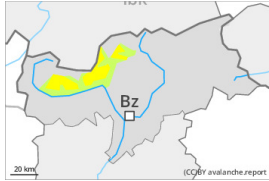

Danger Level 2 - Moderate

Wind slab

Treeline

Snowpack stability: **poor**

Frequency: **some**

Avalanche size: **medium**