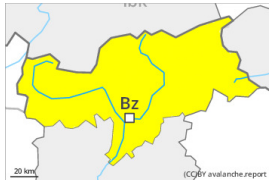

Danger Level 2 - Moderate

New snow

Snowpack stability: **poor**

Frequency: **few**

Avalanche size: **medium**