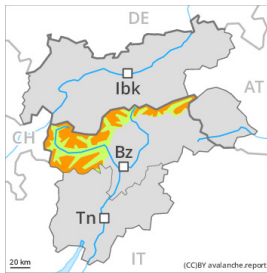

Danger Level 2 - Moderate

New snow

Snowpack stability: **poor**

Frequency: **few**

Avalanche size: **medium**

Danger Level 3 - Considerable

New snow

Treeline

Snowpack stability: **poor**

Frequency: **some**

Avalanche size: **large**