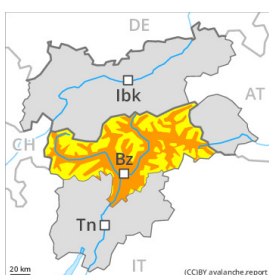

## Danger Level 3 - Considerable

**AM:**

1500m

New snow

1500m

Snowpack stability: **poor**

Frequency: **some**

Avalanche size: **medium**

**PM:**

1500m

New snow

1500m

Snowpack stability: **poor**

Frequency: **some**

Avalanche size: **small**

Persistent weak layer

3000m

Snowpack stability: **very poor**

Frequency: **many**

Avalanche size: **medium**