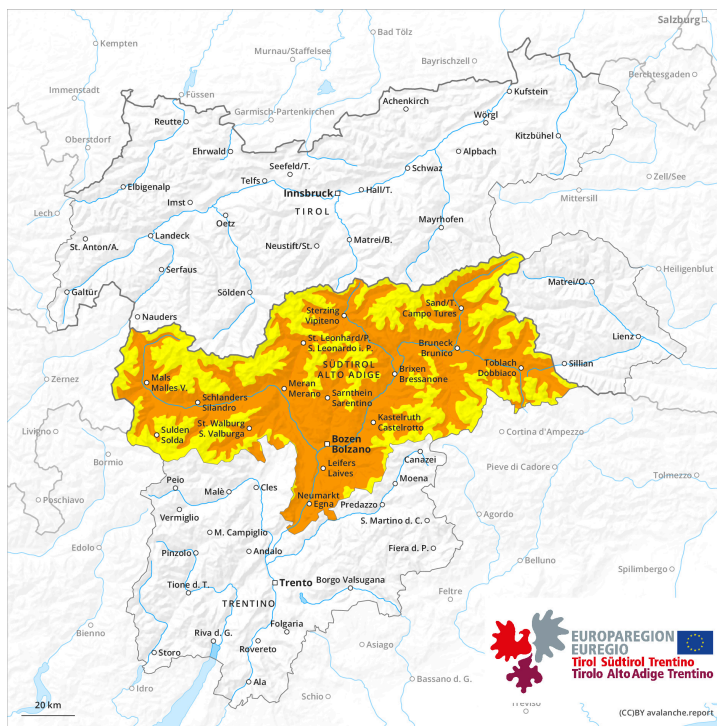

## Danger Level 3 - Considerable

**AM:**

1500m

New snow

1500m

Snowpack stability: **poor**

Frequency: **some**

Avalanche size: **medium**

**PM:**

1500m

New snow

1500m

Snowpack stability: **poor**

Frequency: **some**

Avalanche size: **small**

Persistent weak layer

3000m

Snowpack stability: **very poor**

Frequency: **many**

Avalanche size: **medium**