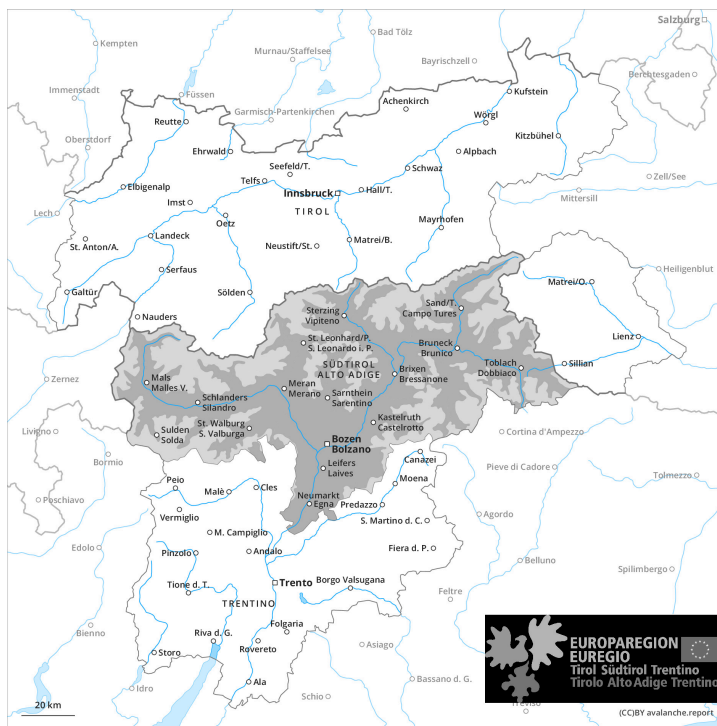

AM

PM

Danger Level 3 - Considerable

AM:

Snowpack stability: **poor**

Frequency: **some**

Avalanche size: **medium**

PM:

Snowpack stability: **poor**

Frequency: **some**

Avalanche size: **small**

Snowpack stability: **very poor**

Frequency: **many**

Avalanche size: **medium**