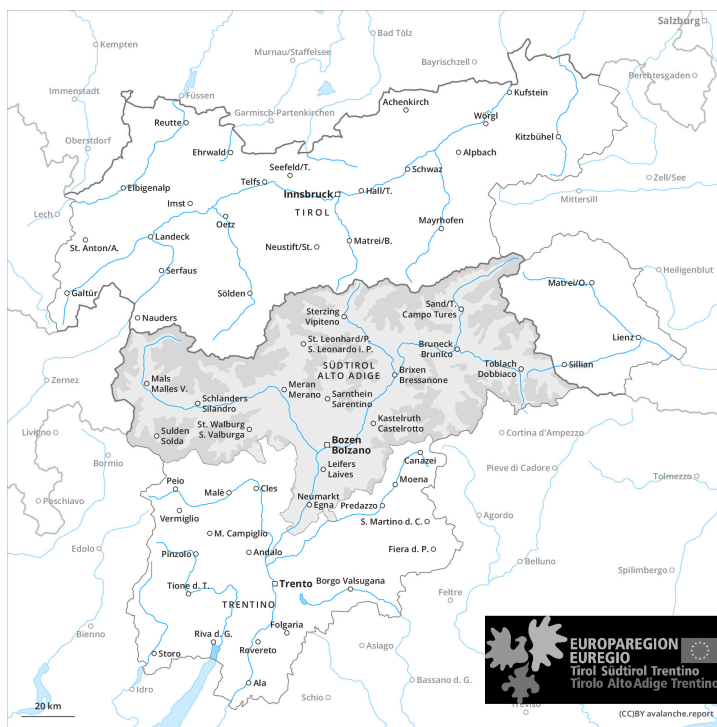

AM

PM

Danger Level 3 - Considerable

AM:

Snowpack stability: **poor**

Frequency: **some**

Avalanche size: **medium**

PM:

Snowpack stability: **poor**

Frequency: **some**

Avalanche size: **small**

Snowpack stability: **very poor**

Frequency: **many**

Avalanche size: **medium**