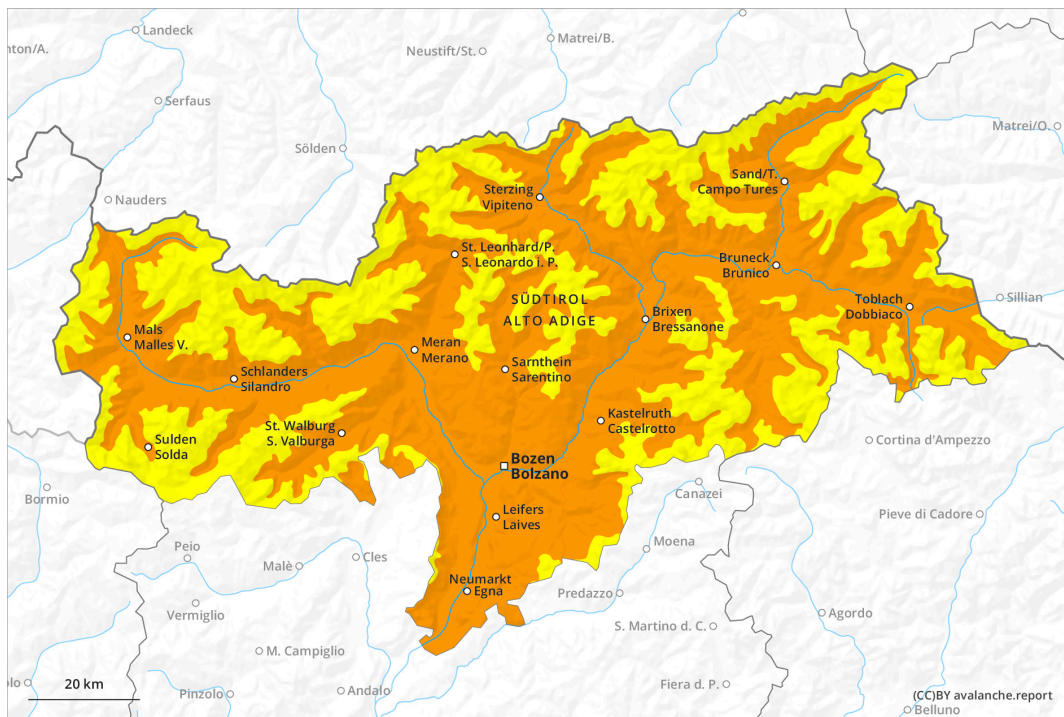

AM

PM

Danger Level 3 - Considerable

AM:

New snow

1500m

Snowpack stability: **poor**

Frequency: **some**

Avalanche size: **medium**

PM:

New snow

1500m

Snowpack stability: **poor**

Frequency: **some**

Avalanche size: **small**

Persistent weak layer

3000m

Snowpack stability: **very poor**

Frequency: **many**

Avalanche size: **medium**