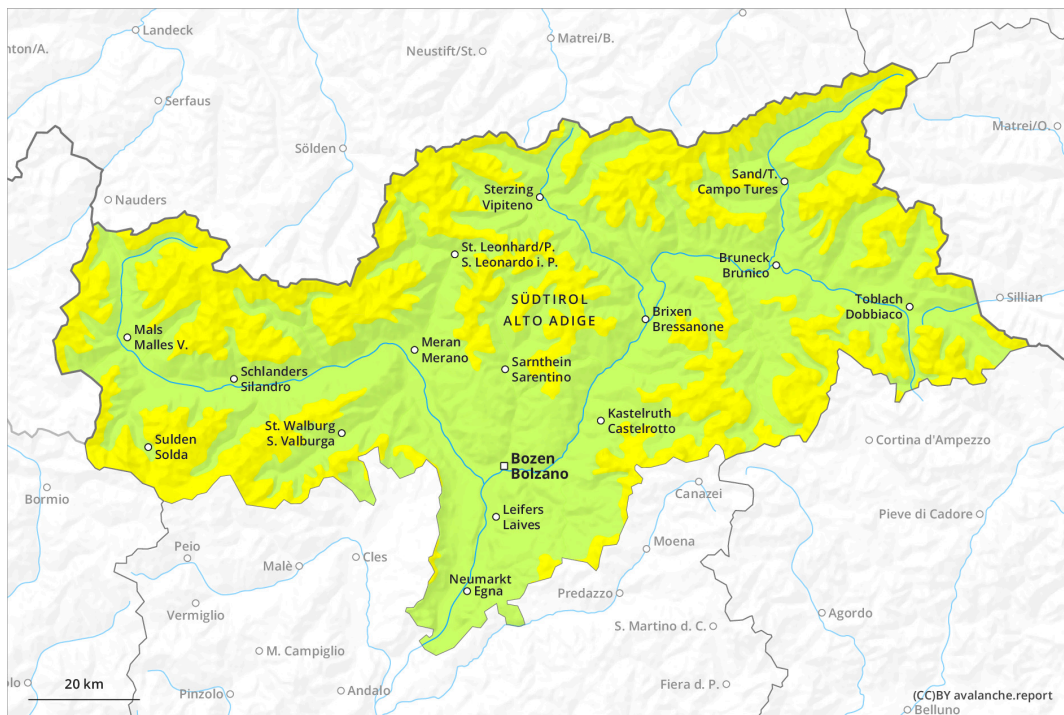

AM

PM

Danger Level 3 - Considerable

AM:

New snow

1500m

Snowpack stability: **poor**

Frequency: **some**

Avalanche size: **medium**

PM:

New snow

1500m

Snowpack stability: **poor**

Frequency: **some**

Avalanche size: **small**

Persistent weak layer

3000m

Snowpack stability: **very poor**

Frequency: **many**

Avalanche size: **medium**