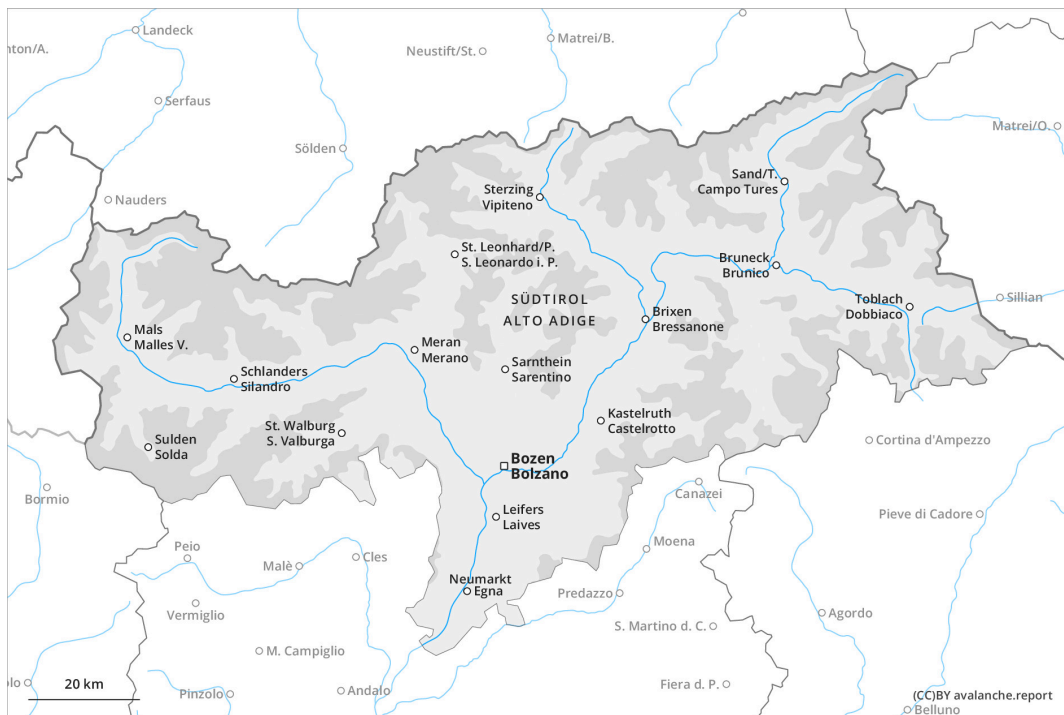

AM

PM

Danger Level 3 - Considerable

AM:

New snow

Snowpack stability: **poor**

Frequency: **some**

Avalanche size: **medium**

PM:

New snow

Snowpack stability: **poor**

Frequency: **some**

Avalanche size: **small**

Persistent weak layer

Snowpack stability: **very poor**

Frequency: **many**

Avalanche size: **medium**