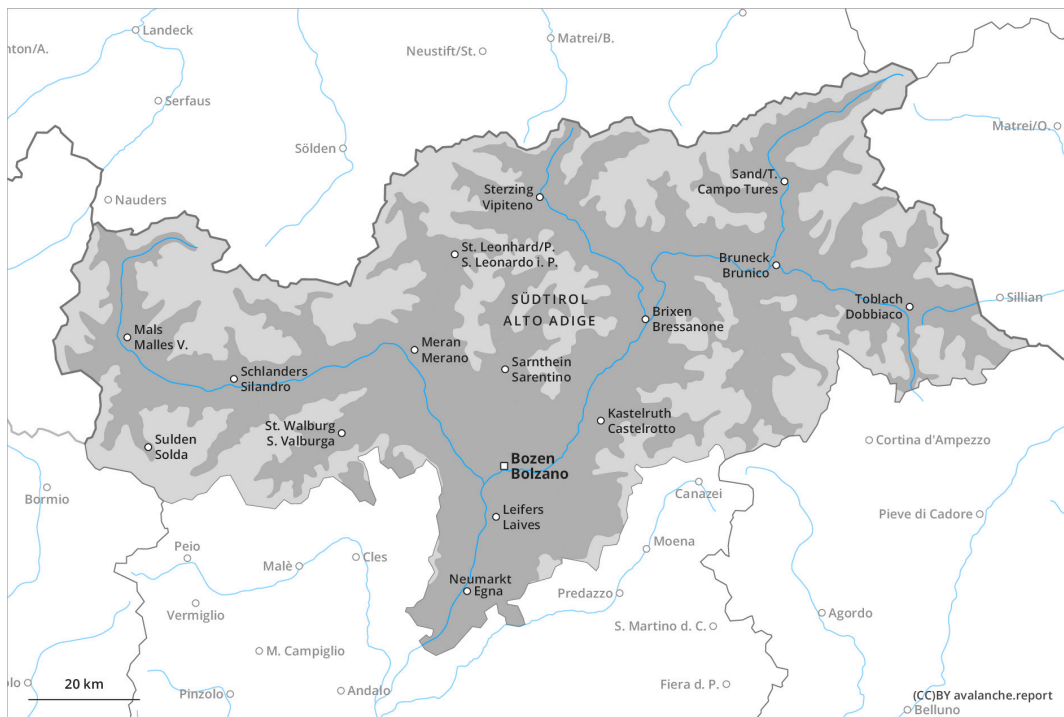

AM

PM

Danger Level 3 - Considerable

AM:

New snow

Snowpack stability: **poor**

Frequency: **some**

Avalanche size: **medium**

PM:

New snow

Snowpack stability: **poor**

Frequency: **some**

Avalanche size: **small**

Persistent weak layer

Snowpack stability: **very poor**

Frequency: **many**

Avalanche size: **medium**