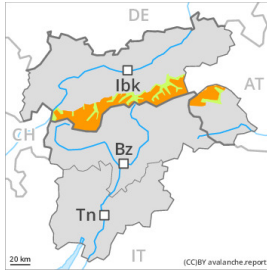

Danger Level 3 - Considerable

Tendency: Constant avalanche danger →
on Tuesday 28 11 2023

New snow

Snowpack stability: **fair**

Frequency: **some**

Avalanche size: **very large**

Danger Level 3 - Considerable

Tendency: Constant avalanche danger →
on Tuesday 28 11 2023

Wind slab

2200m

Snowpack stability: **poor**

Frequency: **some**

Avalanche size: **large**