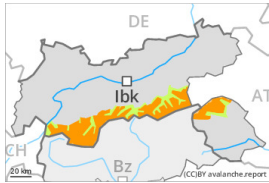

## Danger Level 3 - Considerable

**Tendency: Constant avalanche danger** →  
on Tuesday 28 11 2023

New snow

Snowpack stability: **fair**

Frequency: **some**

Avalanche size: **very large**

## Danger Level 3 - Considerable

**Tendency: Constant avalanche danger** →  
on Tuesday 28 11 2023

Wind slab

Snowpack stability: **poor**

Frequency: **some**

Avalanche size: **large**

## Danger Level 1 - Low

New snow

Snowpack stability: **fair**

Frequency: **few**

Avalanche size: **small**