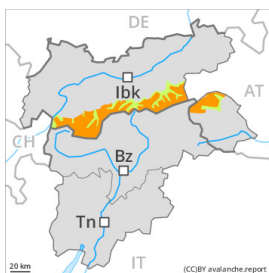

Danger Level 3 - Considerable

Tendency: Constant avalanche danger →
on Tuesday 28 11 2023

New snow

Snowpack stability: **fair**

Frequency: **some**

Avalanche size: **very large**

Danger Level 3 - Considerable

Tendency: Constant avalanche danger →
on Tuesday 28 11 2023

Wind slab

Snowpack stability: **poor**

Frequency: **some**

Avalanche size: **large**

Danger Level 1 - Low

New snow

Snowpack stability: **fair**

Frequency: **few**

Avalanche size: **small**