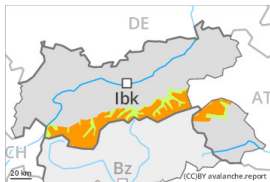

Danger Level 3 - Considerable

Tendency: Constant avalanche danger →
on Tuesday 28 11 2023

New snow

Snowpack stability: **fair**

Frequency: **some**

Avalanche size: **very large**

Danger Level 3 - Considerable

Tendency: Constant avalanche danger →
on Tuesday 28 11 2023

Wind slab

Snowpack stability: **poor**

Frequency: **some**

Avalanche size: **large**

Danger Level 2 - Moderate

Wet snow

Snowpack stability: **poor**

Frequency: **few**

Avalanche size: **medium**

Danger Level 1 - Low

New snow

Snowpack stability: **fair**

Frequency: **few**

Avalanche size: **small**