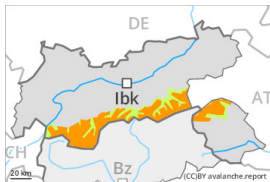

Danger Level 3 - Considerable

Tendency: Constant avalanche danger →
on Tuesday 28 11 2023

New snow

Snowpack stability: **fair**
Frequency: **some**
Avalanche size: **very large**

Danger Level 3 - Considerable

Tendency: Constant avalanche danger →
on Tuesday 28 11 2023

Wind slab

Snowpack stability: **poor**

Frequency: **some**

Avalanche size: **large**

Danger Level 2 - Moderate

Wet snow

Snowpack stability: **poor**

Frequency: **few**

Avalanche size: **medium**

Danger Level 2 - Moderate

Wet snow

Snowpack stability: **poor**

Frequency: **few**

Avalanche size: **medium**

Danger Level 1 - Low