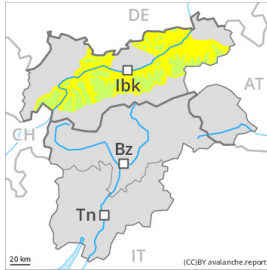

Danger Level 3 - Considerable

Tendency: Constant avalanche danger →
on Tuesday 28 11 2023

New snow

Snowpack stability: **fair**
Frequency: **some**
Avalanche size: **very large**

Danger Level 3 - Considerable

Tendency: Constant avalanche danger →
on Tuesday 28 11 2023

Wind slab

Snowpack stability: **poor**

Frequency: **some**

Avalanche size: **large**

Danger Level 2 - Moderate

Wet snow

Snowpack stability: **poor**

Frequency: **few**

Avalanche size: **medium**

Danger Level 2 - Moderate

Wet snow

Snowpack stability: **poor**

Frequency: **few**

Avalanche size: **medium**

Danger Level 1 - Low

New snow

Snowpack stability: **fair**

Frequency: **few**

Avalanche size: **small**