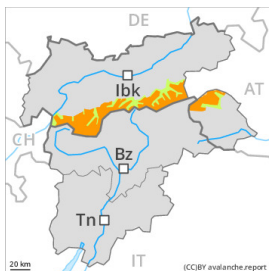

Danger Level 3 - Considerable

Tendency: Constant avalanche danger →
on Tuesday 28 11 2023

New snow

Snowpack stability: **fair**
Frequency: **some**
Avalanche size: **very large**

Danger Level 3 - Considerable

Tendency: Constant avalanche danger →
on Tuesday 28 11 2023

Wind slab

Snowpack stability: **poor**

Frequency: **some**

Avalanche size: **large**

Danger Level 2 - Moderate

Wet snow

Snowpack stability: **poor**

Frequency: **few**

Avalanche size: **medium**

Danger Level 2 - Moderate

Wet snow

Snowpack stability: **poor**

Frequency: **few**

Avalanche size: **medium**

Danger Level 1 - Low

New snow

Snowpack stability: **fair**

Frequency: **few**

Avalanche size: **small**