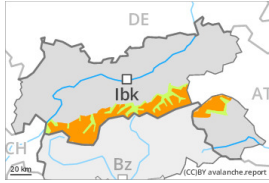

## Danger Level 3 - Considerable

**Tendency: Constant avalanche danger** →  
on Tuesday 28 11 2023

New snow

Snowpack stability: **fair**

Frequency: **some**

Avalanche size: **very large**

## Danger Level 3 - Considerable

**Tendency: Constant avalanche danger** →  
on Tuesday 28 11 2023

Wind slab

Snowpack stability: **poor**

Frequency: **some**

Avalanche size: **large**

## Danger Level 2 - Moderate

Wet snow

Snowpack stability: **poor**

Frequency: **few**

Avalanche size: **medium**