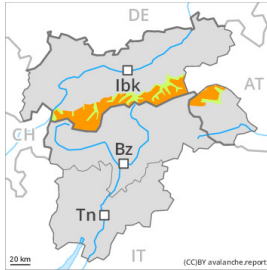

## Danger Level 3 - Considerable

**Tendency: Constant avalanche danger** →  
on Tuesday 28 11 2023

New snow

Snowpack stability: **fair**

Frequency: **some**

Avalanche size: **very large**

## Danger Level 3 - Considerable

**Tendency: Constant avalanche danger** →  
on Tuesday 28 11 2023

Wind slab

Snowpack stability: **poor**

Frequency: **some**

Avalanche size: **large**

## Danger Level 2 - Moderate

Wet snow

Snowpack stability: **poor**

Frequency: **few**

Avalanche size: **medium**

## Danger Level 1 - Low

New snow

Snowpack stability: **fair**

Frequency: **few**

Avalanche size: **small**