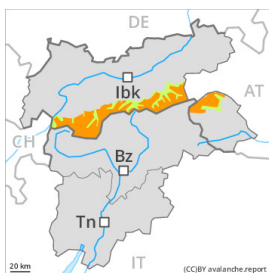

Danger Level 3 - Considerable

Tendency: Constant avalanche danger →
on Tuesday 28 11 2023

New snow

Snowpack stability: **fair**
Frequency: **some**
Avalanche size: **very large**

Danger Level 3 - Considerable

Tendency: Constant avalanche danger →
on Tuesday 28 11 2023

Wind slab

Snowpack stability: **poor**

Frequency: **some**

Avalanche size: **large**

Danger Level 2 - Moderate

Wet snow

1200m

Snowpack stability: **poor**

Frequency: **few**

Avalanche size: **medium**

Danger Level 1 - Low

New snow

Snowpack stability: **fair**

Frequency: **few**

Avalanche size: **small**