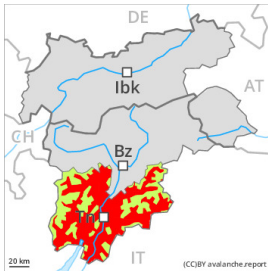

AM

PM

Danger Level 4 - High

AM:

Tendency: Decreasing avalanche danger
on Wednesday 13 12 2023

New snow

Snowpack stability: **poor**
Frequency: **some**
Avalanche size: **large**

PM:

Tendency: Decreasing avalanche danger
on Wednesday 13 12 2023

Wet snow

Snowpack stability: **very poor**
Frequency: **many**
Avalanche size: **large**