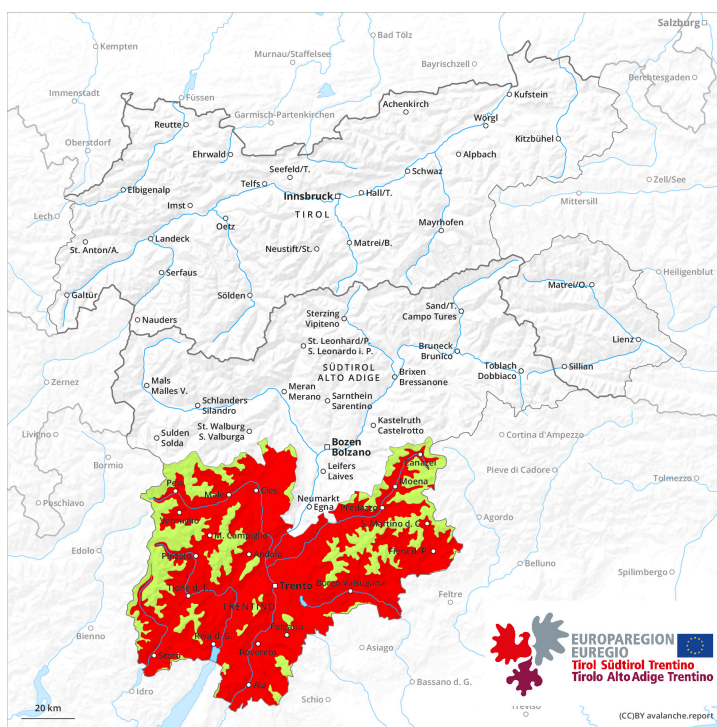

AM

PM

Danger Level 4 - High

AM:

Tendency: Decreasing avalanche danger
on Wednesday 13 12 2023

New snow

Snowpack stability: **poor**
Frequency: **some**
Avalanche size: **large**

PM:

Tendency: Decreasing avalanche danger
on Wednesday 13 12 2023

Wet snow

Snowpack stability: **very poor**
Frequency: **many**
Avalanche size: **large**