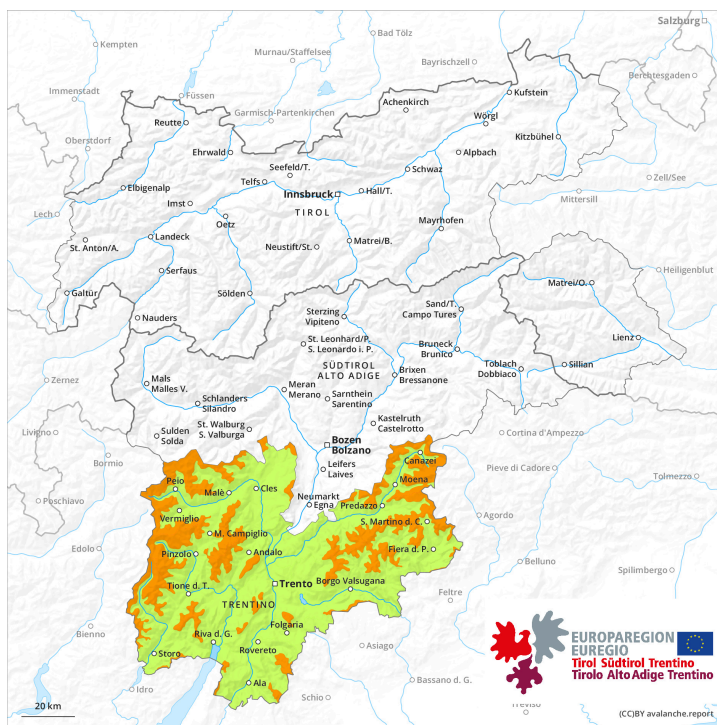

AM

PM

Danger Level 4 - High

AM:

Tendency: Decreasing avalanche danger
on Wednesday 13 12 2023

New snow

Snowpack stability: **poor**
Frequency: **some**
Avalanche size: **large**

PM:

Tendency: Decreasing avalanche danger
on Wednesday 13 12 2023

Wet snow

Snowpack stability: **very poor**
Frequency: **many**
Avalanche size: **large**