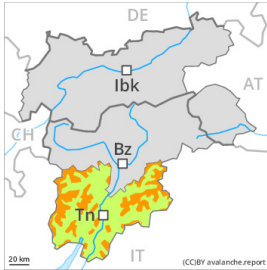

AM

PM

Danger Level 4 - High

AM:

Tendency: Decreasing avalanche danger
on Wednesday 13 12 2023

New snow

Snowpack stability: **poor**
Frequency: **some**
Avalanche size: **large**

PM:

Tendency: Decreasing avalanche danger
on Wednesday 13 12 2023

Wet snow

Snowpack stability: **very poor**
Frequency: **many**
Avalanche size: **large**