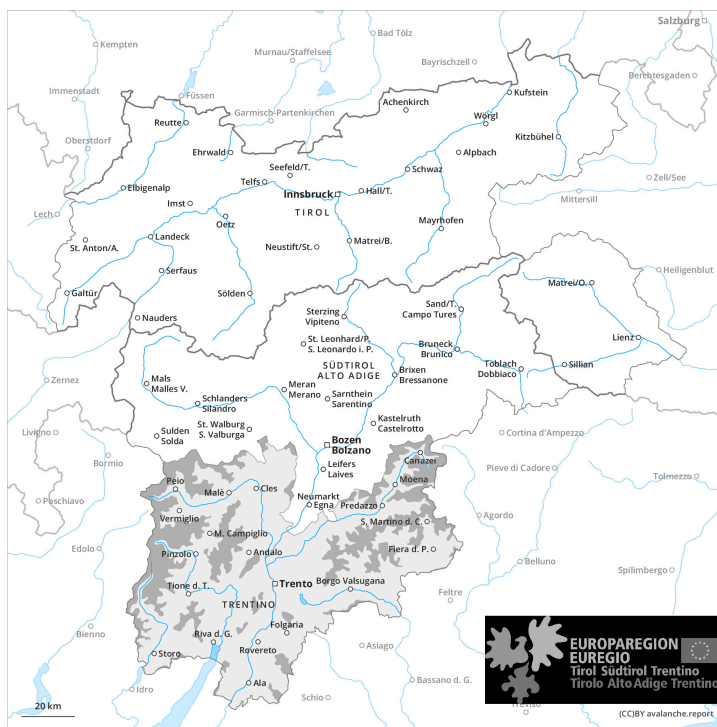

AM

PM

Danger Level 4 - High

AM:

Tendency: **Decreasing avalanche danger**
on Wednesday 13 12 2023

Snowpack stability: **poor**

Frequency: **some**

Avalanche size: **large**

PM:

Tendency: **Decreasing avalanche danger**
on Wednesday 13 12 2023

Snowpack stability: **very poor**

Frequency: **many**

Avalanche size: **large**