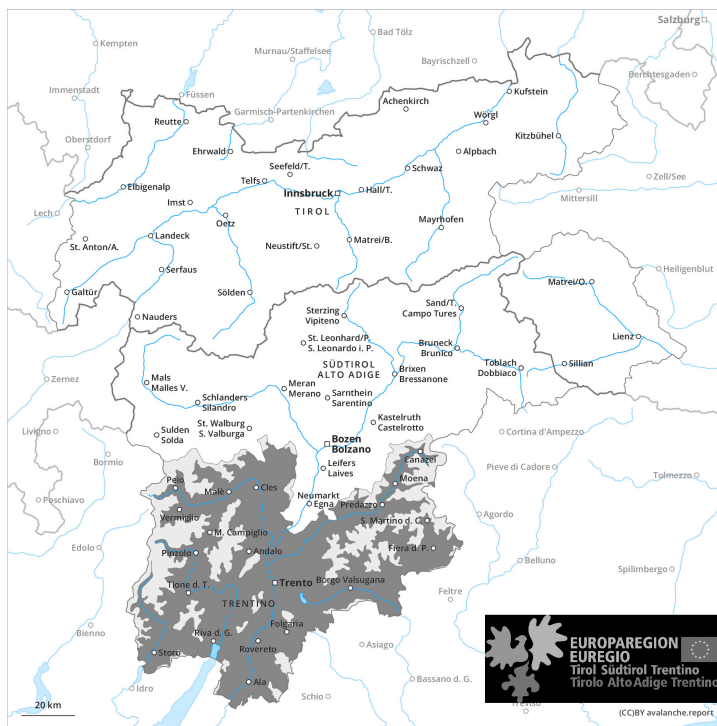

AM

PM

Danger Level 4 - High

AM:

Tendency: **Decreasing avalanche danger**
on Wednesday 13 12 2023

Snowpack stability: **poor**

Frequency: **some**

Avalanche size: **large**

PM:

Tendency: **Decreasing avalanche danger**
on Wednesday 13 12 2023

Snowpack stability: **very poor**

Frequency: **many**

Avalanche size: **large**