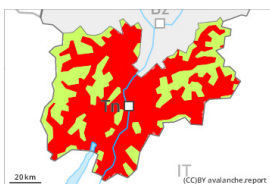

AM

PM

Danger Level 4 - High

AM:

Tendency: Decreasing avalanche danger
on Wednesday 13 12 2023

New snow

Snowpack stability: **poor**

Frequency: **some**

Avalanche size: **large**

PM:

Tendency: Decreasing avalanche danger
on Wednesday 13 12 2023

Wet snow

Snowpack stability: **very poor**

Frequency: **many**

Avalanche size: **large**