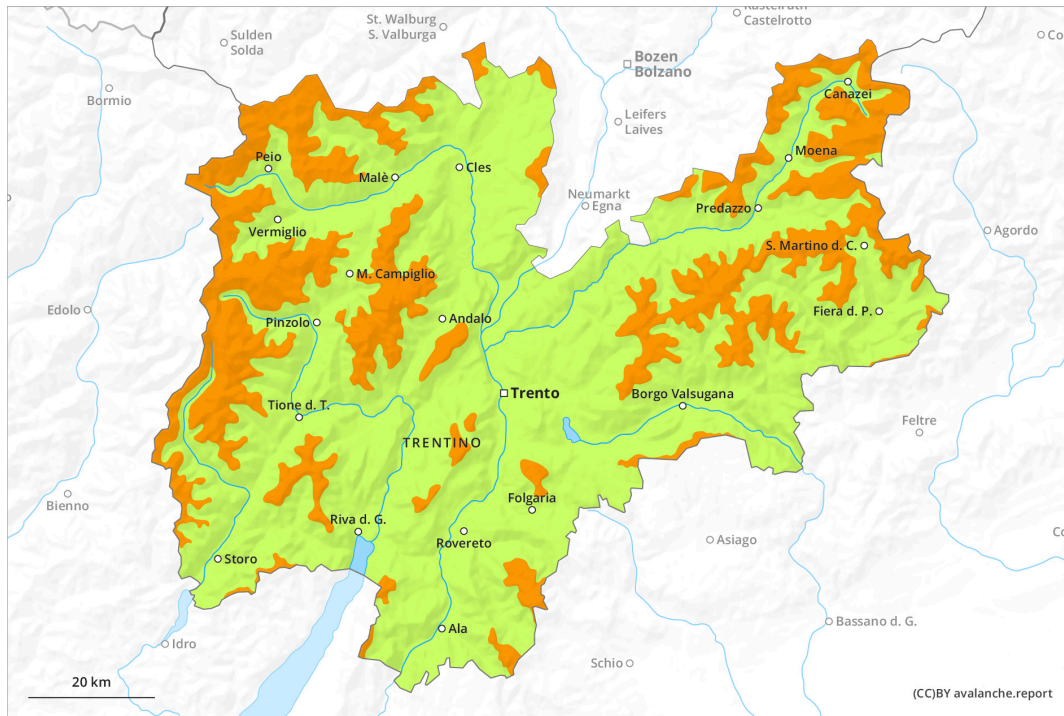

AM

PM

Danger Level 4 - High

AM:

Tendency: Decreasing avalanche danger
on Wednesday 13 12 2023

New snow

Snowpack stability: **poor**

Frequency: **some**

Avalanche size: **large**

PM:

Tendency: Decreasing avalanche danger
on Wednesday 13 12 2023

Wet snow

Snowpack stability: **very poor**

Frequency: **many**

Avalanche size: **large**