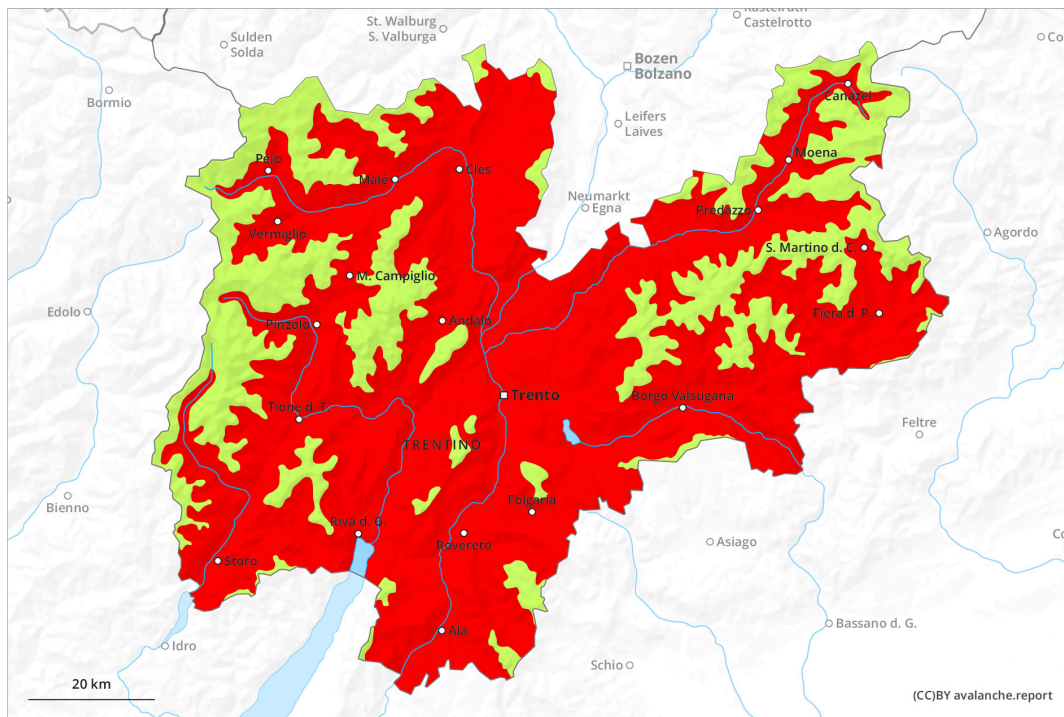

AM

PM

Danger Level 4 - High

AM:

Tendency: Decreasing avalanche danger
on Wednesday 13 12 2023

New snow

Snowpack stability: **poor**

Frequency: **some**

Avalanche size: **large**

PM:

Tendency: Decreasing avalanche danger
on Wednesday 13 12 2023

Wet snow

Snowpack stability: **very poor**

Frequency: **many**

Avalanche size: **large**