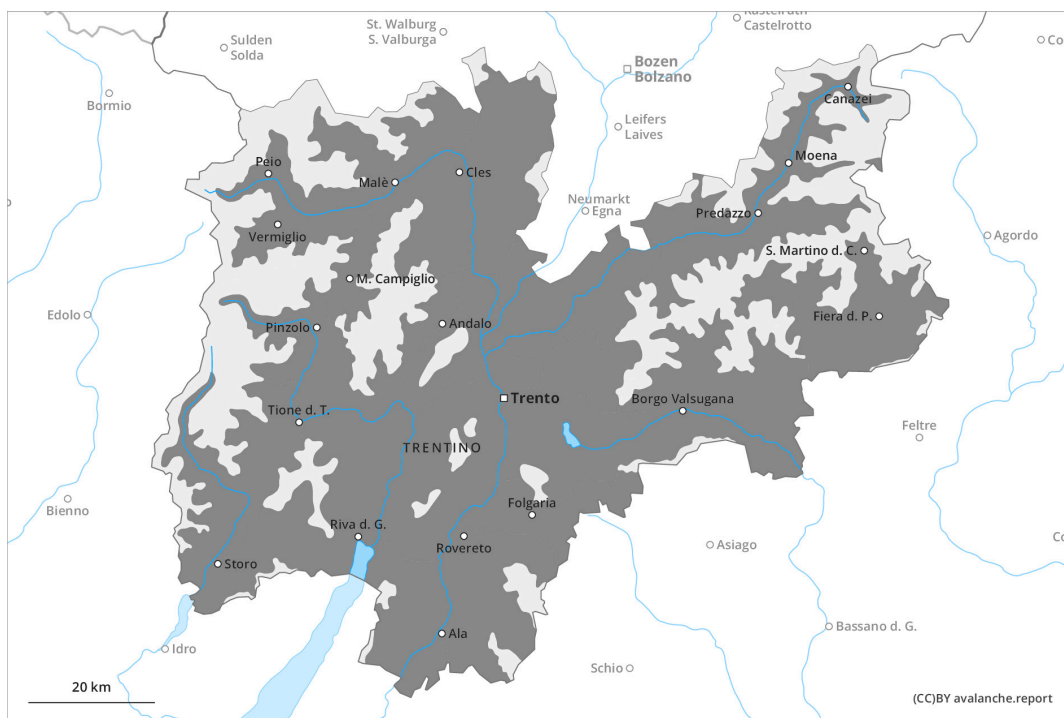

AM

PM

Danger Level 4 - High

AM:

Tendency: Decreasing avalanche danger
on Wednesday 13 12 2023

Snowpack stability: **poor**

Frequency: **some**

Avalanche size: **large**

PM:

Tendency: Decreasing avalanche danger
on Wednesday 13 12 2023

Snowpack stability: **very poor**

Frequency: **many**

Avalanche size: **large**