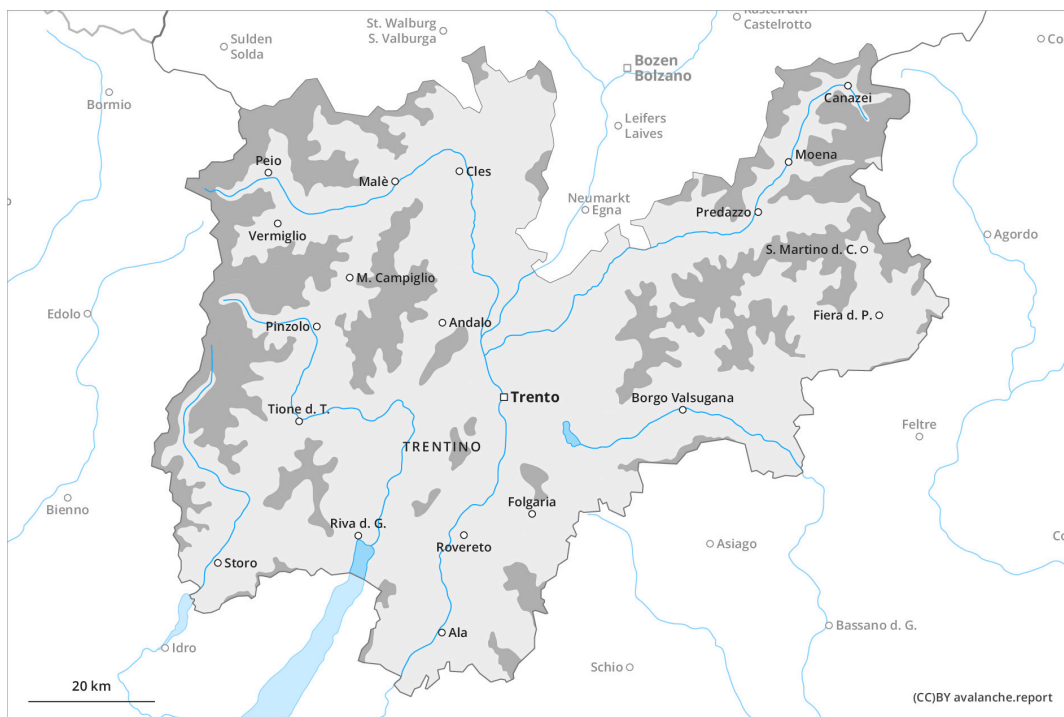

AM

PM

Danger Level 4 - High

AM:

Tendency: Decreasing avalanche danger
on Wednesday 13 12 2023

Snowpack stability: **poor**

Frequency: **some**

Avalanche size: **large**

PM:

Tendency: Decreasing avalanche danger
on Wednesday 13 12 2023

Snowpack stability: **very poor**

Frequency: **many**

Avalanche size: **large**