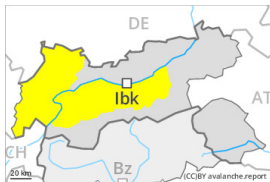

Danger Level 2 - Moderate

Wind slab

Snowpack stability: **poor**

Frequency: **few**

Avalanche size: **large**