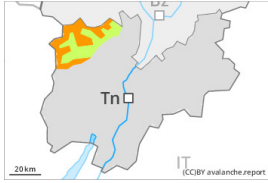

## Danger Level 3 - Considerable

Wind slab

Snowpack stability: **poor**

Frequency: **some**

Avalanche size: **large**