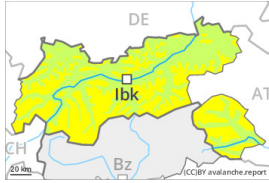

## Danger Level 2 - Moderate

Wind slab

Treeline

Snowpack stability: **poor**

Frequency: **some**

Avalanche size: **medium**