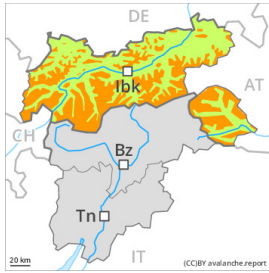

## Danger Level 3 - Considerable

Persistent weak layer

Treeline

Snowpack stability: **poor**

Frequency: **some**

Avalanche size: **medium**

Wind slab

Treeline

Snowpack stability: **poor**

Frequency: **some**

Avalanche size: **medium**