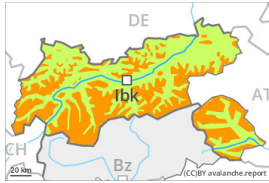

Danger Level 3 - Considerable

Persistent weak layer

Treeline

Snowpack stability: **poor**

Frequency: **some**

Avalanche size: **medium**

Wind slab

Treeline

Snowpack stability: **poor**

Frequency: **some**

Avalanche size: **medium**