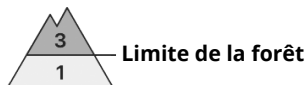

Degré de danger 3 - Marqué

Neige soufflée
(Neige ventée)

Limite de la forêt

Snowpack stability: **very poor**

Frequency: **some**

Avalanche size: **medium**