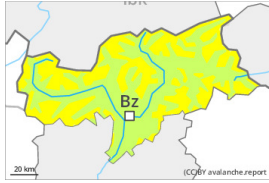

## Danger Level 2 - Moderate

Wind slab

Treeline

Snowpack stability: **poor**

Frequency: **some**

Avalanche size: **medium**