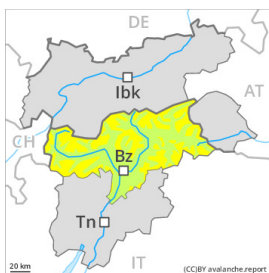

Danger Level 2 - Moderate

Wind slab

Snowpack stability: **poor**

Frequency: **some**

Avalanche size: **medium**