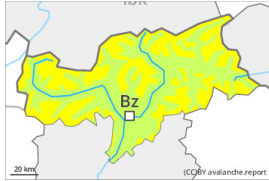

Danger Level 2 - Moderate

Wind slab

Treeline

Snowpack stability: **poor**

Frequency: **some**

Avalanche size: **medium**