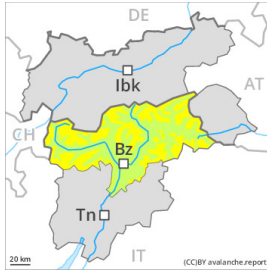

Danger Level 2 - Moderate

Wind slab

Treeline

Snowpack stability: **poor**

Frequency: **some**

Avalanche size: **medium**