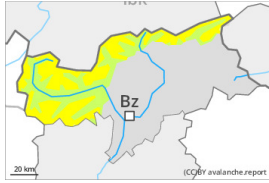

Danger Level 2 - Moderate

Wind slab

Snowpack stability: **poor**

Frequency: **some**

Avalanche size: **medium**