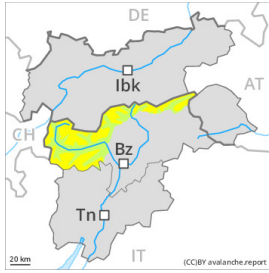

Danger Level 2 - Moderate

Wind slab

Treeline

Snowpack stability: **poor**

Frequency: **some**

Avalanche size: **medium**