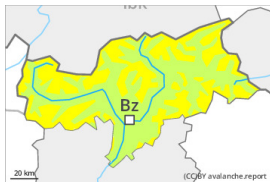

Danger Level 2 - Moderate

Wind slab

Snowpack stability: **poor**

Frequency: **some**

Avalanche size: **medium**

This is particularly the case in the areas with less snow that are away from the main Alpine ridge.