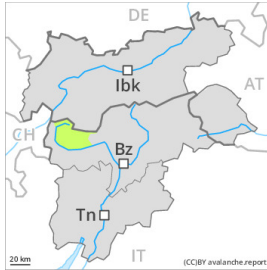

Danger Level 5 - Very High

Wet snow

Snowpack stability: **very poor**

Frequency: **many**

Avalanche size: **very large**

Danger Level 1 - Low

Wind slab

Snowpack stability: fair

Frequency: few

Avalanche size: small