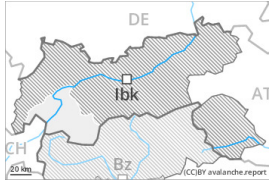

Danger Level 5 - Very High

Wet snow

Snowpack stability: **very poor**

Frequency: **many**

Avalanche size: **very large**

Danger Level 3 - Considerable

Wet snow

Snowpack stability: **very poor**

Frequency: **many**

Avalanche size: **medium**

Gliding snow

Snowpack stability: **very poor**

Frequency: **some**

Avalanche size: **medium**

Danger Level 1 - Low

Wind slab

Snowpack stability: **fair**

Frequency: **few**

Avalanche size: **small**