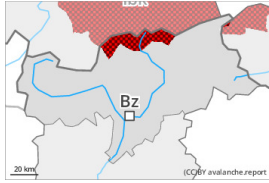

## Danger Level 5 - Very High

Wet snow

Snowpack stability: **very poor**

Frequency: **many**

Avalanche size: **very large**

## Danger Level 1 - Low

Wind slab

Snowpack stability: fair

Frequency: few

Avalanche size: small