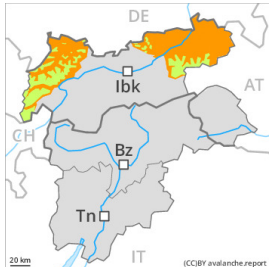

Danger Level 5 - Very High

Wet snow

Snowpack stability: **very poor**

Frequency: **many**

Avalanche size: **very large**

Danger Level 5 - Very High

Wet snow

Snowpack stability: **very poor**

Frequency: **many**

Avalanche size: **very large**

Danger Level 3 - Considerable

Wet snow

2400m

Snowpack stability: **very poor**

Frequency: **many**

Avalanche size: **medium**

Gliding snow

2200m

Frequency: **some**

Avalanche size: **medium**

Danger Level 1 - Low

Wind slab

Snowpack stability: fair

Frequency: few

Avalanche size: small

Danger Level 1 - Low

Wind slab

Snowpack stability: fair

Frequency: few

Avalanche size: small