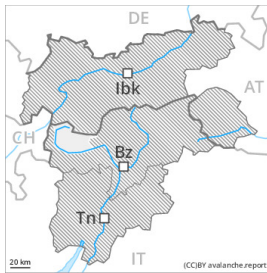

Danger Level 5 - Very High

Wet snow

Snowpack stability: **very poor**

Frequency: **many**

Avalanche size: **very large**

Danger Level 5 - Very High

Wet snow

Snowpack stability: **very poor**

Frequency: **many**

Avalanche size: **very large**

Danger Level 3 - Considerable

Wet snow

Snowpack stability: **very poor**

Frequency: **many**

Avalanche size: **medium**

Gliding snow

Frequency: **some**

Avalanche size: **medium**

Danger Level 1 - Low

Wind slab

Snowpack stability: **fair**

Frequency: **few**

Avalanche size: **small**

Danger Level 1 - Low

Wind slab

Snowpack stability: **fair**

Frequency: **few**

Avalanche size: **small**