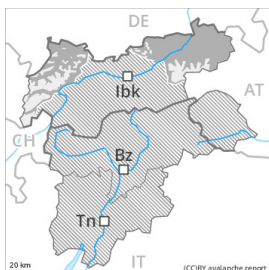

Danger Level 5 - Very High

Wet snow

Snowpack stability: **very poor**

Frequency: **many**

Avalanche size: **very large**

Danger Level 5 - Very High

Wet snow

Snowpack stability: **very poor**

Frequency: **many**

Avalanche size: **very large**

Danger Level 3 - Considerable

Wet snow

Snowpack stability: **very poor**

Frequency: **many**

Avalanche size: **medium**

Gliding snow

Frequency: **some**

Avalanche size: **medium**

Danger Level 1 - Low

Wind slab

Snowpack stability: **fair**

Frequency: **few**

Avalanche size: **small**

Danger Level 1 - Low

Wind slab

Snowpack stability: **fair**

Frequency: **few**

Avalanche size: **small**