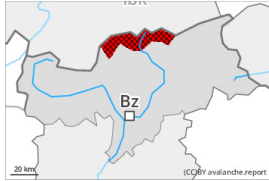

Danger Level 5 - Very High

Wet snow

Snowpack stability: **very poor**

Frequency: **many**

Avalanche size: **very large**

Danger Level 1 - Low

Wind slab

Snowpack stability: fair

Frequency: few

Avalanche size: small