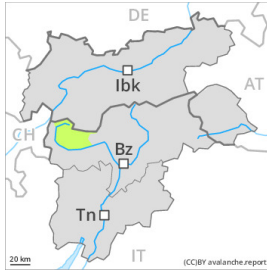

Frequency: **many**

Avalanche size: **very large**

Danger Level 3 - Considerable

Wet snow

2400m

Snowpack stability: **very poor**

Frequency: **many**

Avalanche size: **medium**

Gliding snow

2200m

Frequency: **some**

Avalanche size: **medium**

Danger Level 1 - Low

Wind slab

Snowpack stability: **fair**

Frequency: **few**

Avalanche size: **small**

Danger Level 1 - Low

Wind slab

Snowpack stability: fair

Frequency: few

Avalanche size: small