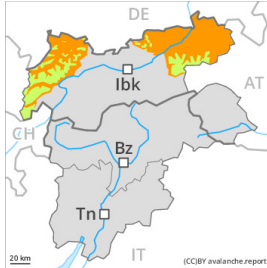

Danger Level 5 - Very High

Wet snow

Snowpack stability: **very poor**

Frequency: **many**

Avalanche size: **very large**

Danger Level 5 - Very High

Wet snow

Snowpack stability: **very poor**

Frequency: **many**

Avalanche size: **very large**

Danger Level 3 - Considerable

Wet snow

2400m

Snowpack stability: **very poor**

Frequency: **many**

Avalanche size: **medium**

Gliding snow

2200m

Frequency: **some**

Avalanche size: **medium**

Danger Level 1 - Low

Wind slab

Snowpack stability: **fair**

Frequency: **few**

Avalanche size: **small**

Danger Level 1 - Low

Wind slab

Snowpack stability: fair

Frequency: few

Avalanche size: small