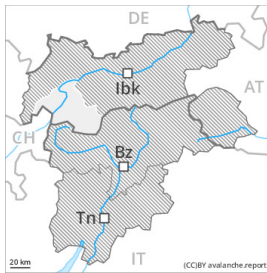

Danger Level 5 - Very High

Wet snow

Snowpack stability: **very poor**

Frequency: **many**

Avalanche size: **very large**

Danger Level 5 - Very High

Wet snow

Snowpack stability: **very poor**

Frequency: **many**

Avalanche size: **very large**

Danger Level 3 - Considerable

Wet snow

2400m

Snowpack stability: **very poor**

Frequency: **many**

Avalanche size: **medium**

Gliding snow

2200m

Frequency: **some**

Avalanche size: **medium**

Danger Level 1 - Low

Wind slab

Snowpack stability: **fair**

Frequency: **few**

Avalanche size: **small**

Danger Level 1 - Low

Wind slab

Snowpack stability: **fair**

Frequency: **few**

Avalanche size: **small**