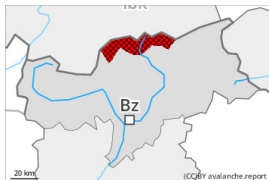

Danger Level 5 - Very High

Wet snow

Snowpack stability: **very poor**

Frequency: **many**

Avalanche size: **very large**

Danger Level 1 - Low

Wind slab

Snowpack stability: fair

Frequency: few

Avalanche size: small