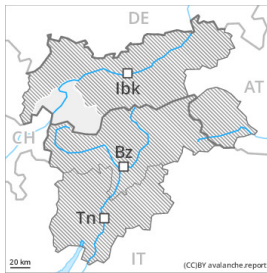

## Danger Level 5 - Very High

Wet snow

Snowpack stability: **very poor**

Frequency: **many**

Avalanche size: **very large**

## Danger Level 3 - Considerable

Wet snow

Snowpack stability: **very poor**

Frequency: **many**

Avalanche size: **medium**

Gliding snow

Frequency: **some**

Avalanche size: **medium**

## Danger Level 1 - Low

## Danger Level 1 - Low

Wind slab

Snowpack stability: **fair**

Frequency: **few**

Avalanche size: **small**