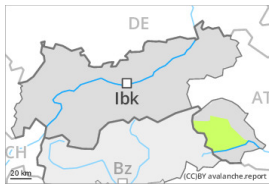

Danger Level 5 - Very High

Wet snow

Snowpack stability: **very poor**

Frequency: **many**

Avalanche size: **very large**

Danger Level 3 - Considerable

Wet snow

Snowpack stability: **very poor**

Frequency: **many**

Avalanche size: **medium**

Gliding snow

Frequency: **some**

Avalanche size: **medium**

Danger Level 1 - Low

Danger Level 1 - Low

Wind slab

Snowpack stability: fair

Frequency: few

Avalanche size: small