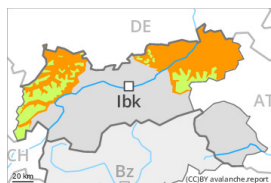

Danger Level 5 - Very High

Wet snow

Snowpack stability: **very poor**

Frequency: **many**

Avalanche size: **very large**

Danger Level 3 - Considerable

Wet snow

Snowpack stability: **very poor**

Frequency: **many**

Avalanche size: **medium**

Gliding snow

Frequency: **some**

Avalanche size: **medium**

Danger Level 1 - Low

Danger Level 1 - Low

Wind slab

Snowpack stability: fair

Frequency: few

Avalanche size: small