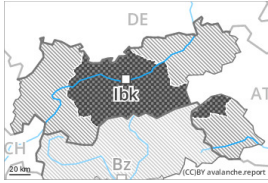

Danger Level 5 - Very High

Wet snow

Snowpack stability: **very poor**

Frequency: **many**

Avalanche size: **very large**

Danger Level 3 - Considerable

Wet snow

Snowpack stability: **very poor**

Frequency: **many**

Avalanche size: **medium**

Gliding snow

Frequency: **some**

Avalanche size: **medium**

Danger Level 1 - Low

Danger Level 1 - Low

Wind slab

Snowpack stability: **fair**

Frequency: **few**

Avalanche size: **small**