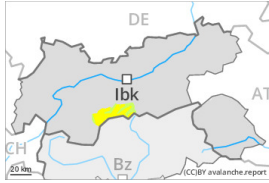

Degré de danger 2 - Limité

Wind slab

Snowpack stability: **fair**

Frequency: **some**

Avalanche size: **large**