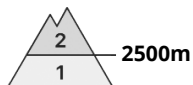

## Degré de danger 2 - Limité

Wind slab

Snowpack stability: **fair**

Frequency: **some**

Avalanche size: **large**