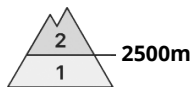

Degré de danger 2 - Limité

Wind slab

Snowpack stability: **fair**

Frequency: **some**

Avalanche size: **large**