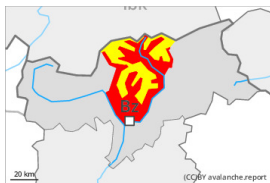

## Danger Level 4 - High

Wind slab

Snowpack stability: **poor**

Frequency: **some**

Avalanche size: **medium**

Wet snow

Snowpack stability: **very poor**

Frequency: **many**

Avalanche size: **large**