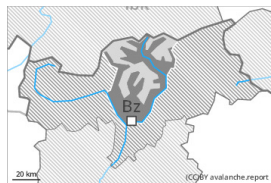

## Danger Level 4 - High

Wind slab

Wet snow

Snowpack stability: **poor**

Frequency: **some**

Avalanche size: **medium**

Snowpack stability: **very poor**

Frequency: **many**

Avalanche size: **large**